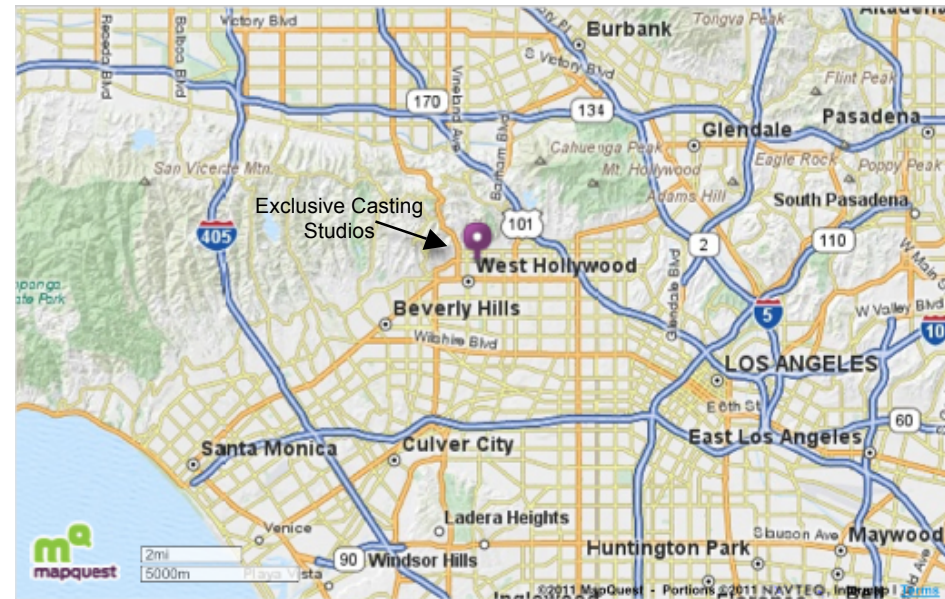

## Driving Directions from Downtown LA

1. Head **North** on **US-101 N**, drive 5.2 miles then
2. Take exit **8A** to **Sunset Blvd**
3. Keep **Right** at the fork to continue to **Sunset Blvd**
4. Turn **Right** on **Sunset Blvd**, drive 2.5 miles then
5. Arrive at **7700 Sunset Blvd** on **Left**

## Driving Directions from LAX

1. Head **South** on **World Way** towards **West Way**, drive 0.7 miles then
2. Keep **Left** at the fork and merge onto **W Century Blvd**, drive 1.8 miles then
3. Take **I-405 N** ramp to Sacramento
4. Keep **Left** at the fork and merge onto **I-405 N**, drive 8 miles then
5. Take exit **55A** toward **CA-2/Santa Monica Blvd**
6. Merge onto **Cotner Ave**, drive 2 miles then
7. Turn **Right** onto **Santa Monica Blvd E**
8. Keep **Left** at the fork, drive 2.9 miles then
9. Turn **Left** on **N La Cienega Blvd**, drive 0.3 miles then
10. Turn **Right** on **Sunset Blvd**, drive 1.2 miles then
11. Arrive at **7700 Sunset Blvd** on **Right**

## Driving Directions from Burbank Airport

1. Head **South** on **N Hollywood Way** toward **Airport**, drive 3.2 miles then
2. Turn **Right** on **W Olive Ave**, drive .6 miles then
3. **W Olive Ave** becomes **Barham Blvd**, drive 1.2 miles
4. Turn **Left** on **Cahuenga Blvd W**, drive 1.4 miles
5. **Cahuenga Blvd W** becomes **N Highland Ave**, drive 1 miles then
6. Turn **Right** on **W Sunset Blvd**, drive 1.1 miles then
7. Arrive at **7700 Sunset Blvd** on **Left**

### Parking

Metered parking on Sunset Blvd until 4 pm

*Lot parking available for clients only.  
Parking lot entrance located on Sunset Blvd*