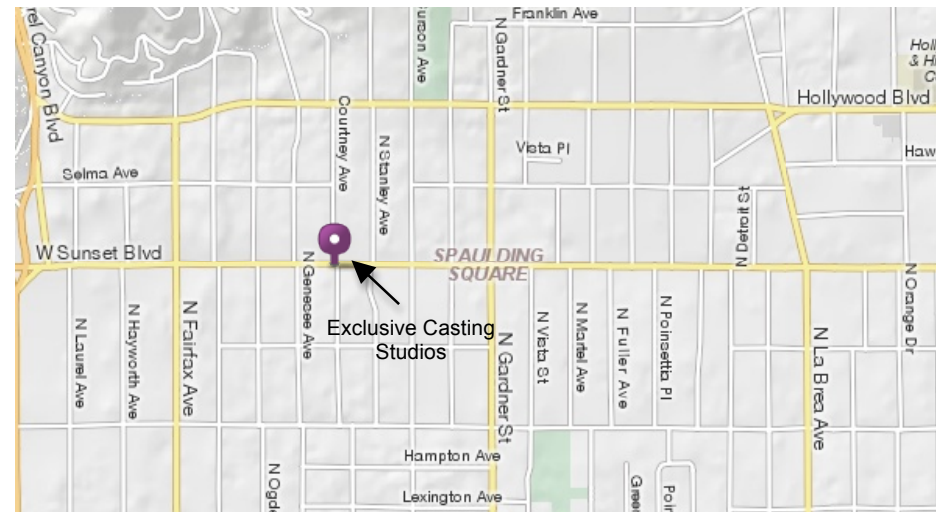

## Driving Directions from Downtown LA

1. Head **North** on **US-101 N**, drive 5.2 miles then
2. Take exit **8A** to **Sunset Blvd**
3. Keep **Right** at the fork to continue to **Sunset Blvd**
4. Turn **Right** on **Sunset Blvd**, drive 2.5 miles then
5. Arrive at **7700 Sunset Blvd** on **Left**

## Driving Directions from LAX

1. Head **South** on **World Way** towards **West Way**, drive 0.7 miles then
2. Keep **Left** at the fork and merge onto **W Century Blvd**, drive 1.8 miles then
3. Take **I-405 N** ramp to Sacramento
4. Keep **Left** at the fork and merge onto **I-405 N**, drive 8 miles then
5. Take exit **55A** toward **CA-2/Santa Monica Blvd**
6. Merge onto **Cotner Ave**, drive 2 miles then
7. Turn **Right** onto **Santa Monica Blvd E**
8. Keep **Left** at the fork, drive 2.9 miles then
9. Turn **Left** on **N La Cienega Blvd**, drive 0.3 miles then
10. Turn **Right** on **Sunset Blvd**, drive 1.2 miles then
11. Arrive at **7700 Sunset Blvd** on **Right**

## Driving Directions from Burbank Airport

1. Head **South** on **N Hollywood Way** toward **Airport**, drive 3.2 miles then
2. Turn **Right** on **W Olive Ave**, drive .6 miles then
3. **W Olive Ave** becomes **Barham Blvd**, drive 1.2 miles
4. Turn **Left** on **Cahuenga Blvd W**, drive 1.4 miles
5. **Cahuenga Blvd W** becomes **N Highland Ave**, drive 1 miles then
6. Turn **Right** on **W Sunset Blvd**, drive 1.1 miles then
7. Arrive at **7700 Sunset Blvd** on **Left**

### Parking

Metered parking on Sunset Blvd until 4 pm

*Lot parking available for clients only.  
Parking lot entrance located on Sunset Blvd*